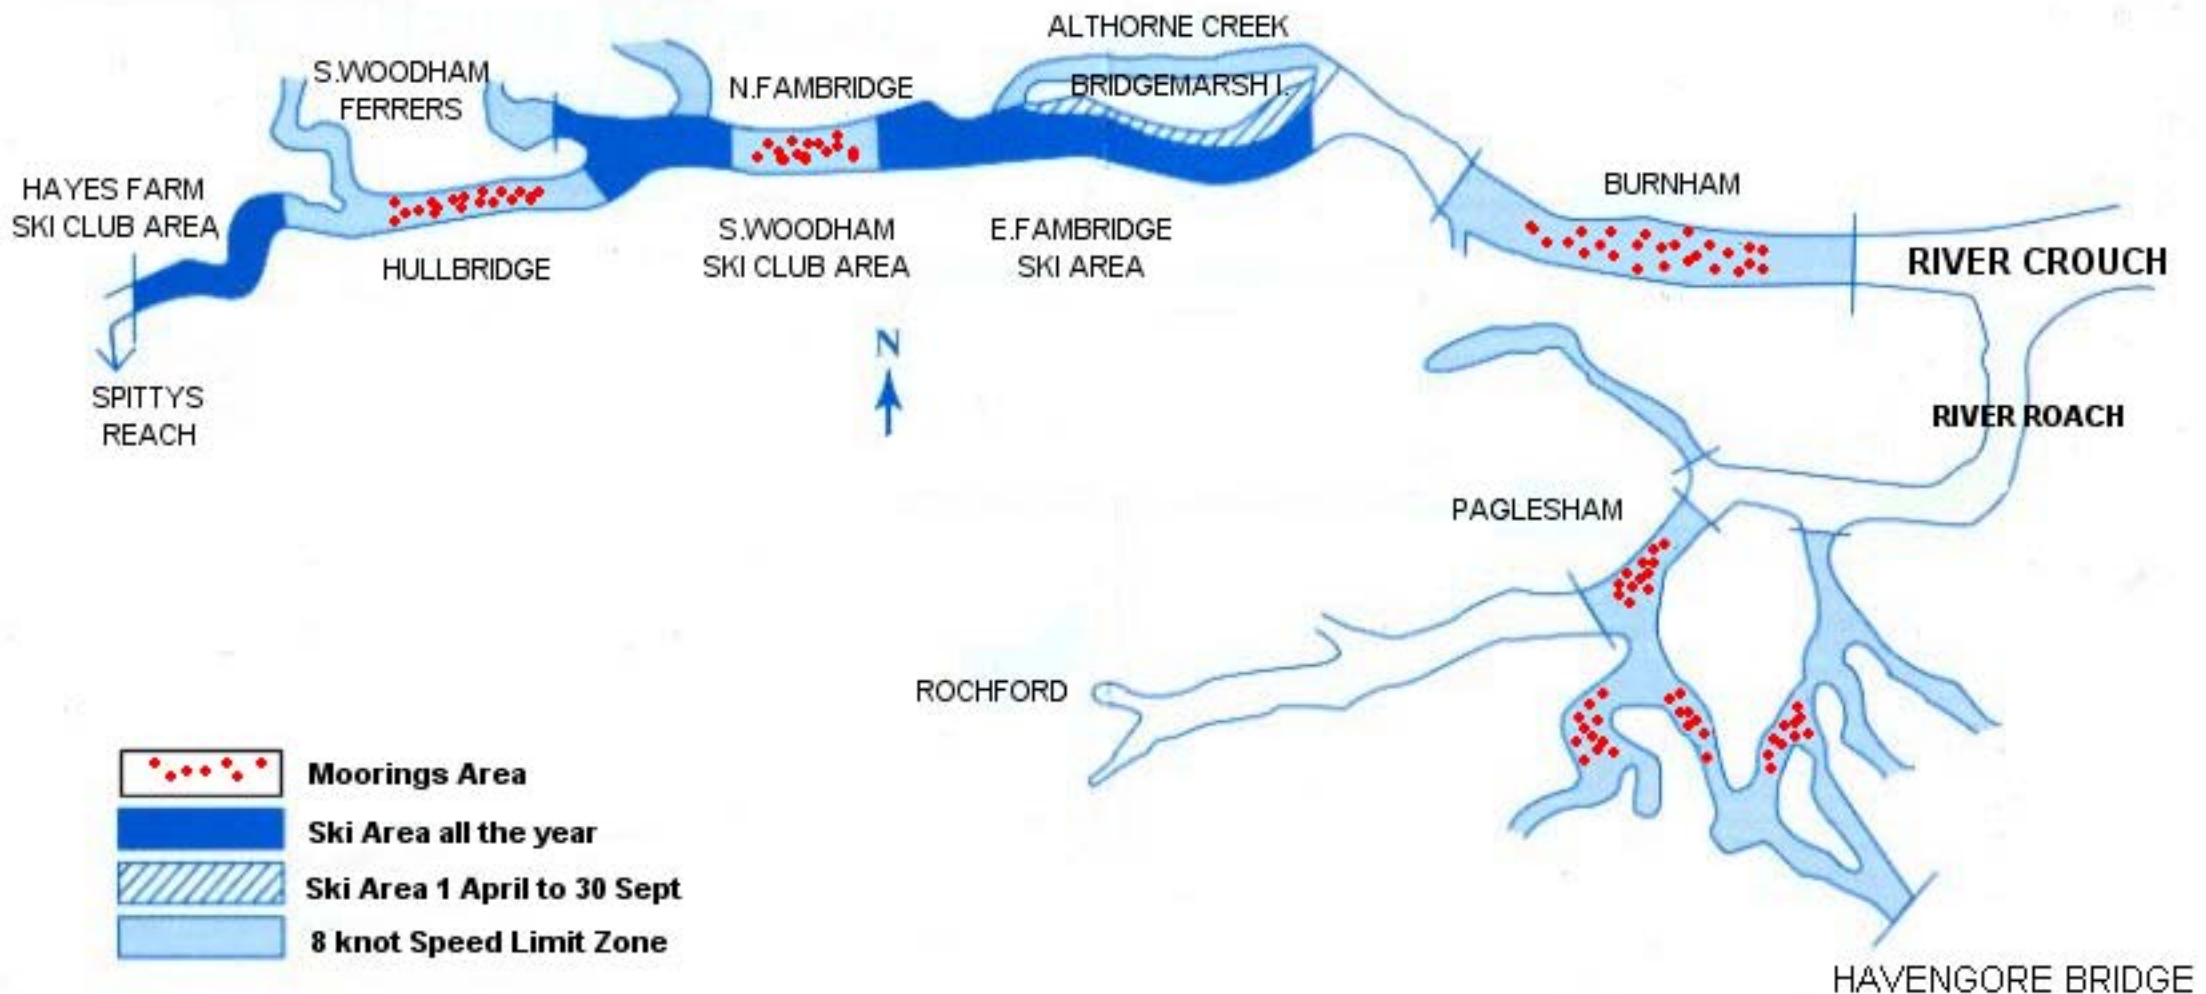

WATER SKIING & JET SKIING ON THE RIVER CROUCH

WATER SKIING & JET SKIING ARE NOT PERMITTED ON THE RIVER ROACH OR ITS CREEKS

Members of the South Woodham Ferrers Ski Club & the Hayes Farm Ski Club, may ski in the East Fambridge Ski Area, BUT NOT in the area of a Ski Club of which they are not a member. Harbour Authority Ski Licence holders may only ski in the East Fambridge Ski Area.

PWC Licence holders may only use the East Fambridge Ski Area

WATER SKIING & JET SKIING ARE NOT PERMITTED ON THE RIVER ROACH OR ITS CREEKS